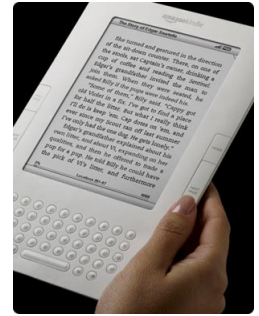

### Software and hardware added to the Simon Technology Center:

1. Edmark Reading Program Level 1 (additional copy added to the Library)
2. Kindle (In House item on display)
3. Type to Learn 4: Agents of Information (3 copies for Library and In House)
4. KNFB Reader Mobile and Nokia N82 package (In House item on display)
5. Mouse Skills (additional copy for In House)
6. Kurzweil 3000 v11 (upgraded In House item)
7. Pulse Smartpen (additional device for the library)
8. ClaroRead Plus v5 (upgraded In House item)
9. MacSpeech Dictate v1.5 (upgraded In House item)
10. Orbitrack (In House item)
11. ClearChat Comfort USB Headset (2 - In House item)
12. WordQ v2.5 (upgraded In House item)
13. SpeakQ v1.5 (upgraded In House item)
14. WordQ & SpeakQ Demo (2 - for the library)
15. Chester Mouse (In House item)
16. Premium USB Headset 350 (In House item)
17. Choose and Tell: Fairy Tales (In House item)
18. Go Talk Pocket (1 for the library, 1 for In House)